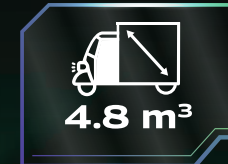

ZOR-DAAR Saving

ZOR GRAND's lower fuel charges and maintenance costs give you more profit compared to diesel vehicles.

Higher Savings

₹ 6*
Lakh

Lower Maintenance

12
Paise/km

ZOR-DAAR Productivity

With ZOR GRAND's large delivery box, long loading tray, and higher range, you get more payload and greater productivity.

4.8 m³

Delivery Box

1828
mm

Loading Tray

90 km/
charge

Range

ZOR GRAND
ELECTRIC

ZOR-DAAR Comfort