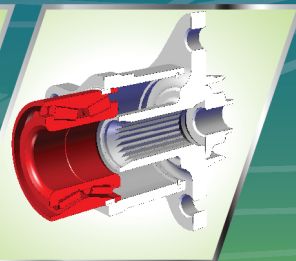

- Segment's first Electric Vacuum Pump Assisted Braking System for improved braking performance
- Semi-forward cabin that makes Jeeto Strong safer
- Long wheelbase of 2500 mm which provides excellent stability even on difficult roads

Jeeto Strong CNG - with more comfort

- New and user-friendly digital instrument cluster allowing the right maintenance at the right time
- Better rear suspension that can carry heavy loads with ease
- The large cabin provides ample legroom, headroom and shoulder room to provide comfort to the driver.
- Small turning radius of 4.3 m which makes driving easy in narrow streets and heavy traffic

Brake Booster

Strong Suspension

Tapered Bearing

Strong Aggregates

Technical Specifications

Variant	Specifications	Jeeto Strong CNG
Engine	Displacement Capacity	625 cm ³
	Engine Type	Four stroke positive ignition, CNG
	Maximum Power	15 kW @ 4000 r/min
	Maximum Torque (Nm)	42Nm
Weight	Payload (kg)	750
	Gross Vehicle Weight (kg)	1595
Dimensions	Overall Length (mm)	3876
	Overall Breadth (mm)	1498
	Overall Height (mm)	1750
	Wheel Base (mm)	2500
	Outer Cargo Box (mm) L x W x H (mm)	2257 x 1493 x 300
	Minimum Ground Clearance Unladen (mm)	165
Transmission	Gears - 4	Speed Manual, Synchronesh
	Number of Gears	4 Forward, 1 Reverse
Steering	Type	Manual, Rake, Pinion
Suspension	Front	Mak Forson Strut
	Rear	Semi-trailing Arm
Box	Front	Disk
	Rear	Electric Vacuum Pump Assisted Drum Break
Tyre	Size	145/80 R12LT 8PR
	Fuel Tank Capacity (litres)	68 (40 + 28)
	Seating Capacity	D+1
	Mileage	35km/kg*
	Warranty	3 years or 72000 km**