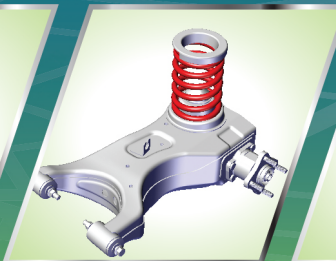

- Segment's first Electric Vacuum Pump Assisted Braking System for improved braking performance
- Semi-forward cabin that makes Jeeto Strong safer
- Long wheelbase of 2500 mm which provides excellent stability even on difficult roads

Jeeto Strong CNG - with more comfort

- New and user-friendly digital instrument cluster allowing the right maintenance at the right time
- Better rear suspension that can carry heavy loads with ease
- The large cabin provides ample legroom, headroom and shoulder room to provide comfort to the driver.
- Small turning radius of 4.3 m which makes driving easy in narrow streets and heavy traffic

Jeeto Strong CNG - with more range

- 68l (40l + 28l) cylinder that gives maximum range
- Runs nonstop up to 400 km^{##} on a full tank
- Takes more intercity trips

Mumbai

400 km^{##}

Non-stop range

Kolhapur

Brake Booster

Strong Suspension

Tapered Bearing

Strong Aggregates

Technical Specifications

Variant	Specifications	Jeeto Strong CNG
Engine	Displacement Capacity	625 cm ³
	Engine Type	Four stroke positive ignition, CNG
	Maximum Power	15 kW @ 4000 r/min
	Maximum Torque (Nm)	42Nm
Weight	Payload (kg)	750
	Gross Vehicle Weight (kg)	1595
Dimensions	Overall Length (mm)	3876
	Overall Breadth (mm)	1498
	Overall Height (mm)	1750
	Wheel Base (mm)	2500
	Outer Cargo Box (mm) L x W x H (mm)	2257 x 1493 x 300
	Minimum Ground Clearance Unladen (mm)	165
Transmission	Gears - 4	Speed Manual, Synchronesh
	Number of Gears	4 Forward, 1 Reverse
Steering	Type	Manual, Rake, Pinion
Suspension	Front	Mak Forson Strut
	Rear	Semi-trailing Arm
Box	Front	Disk
	Rear	Electric Vacuum Pump Assisted Drum Break
Tyre	Size	145/80 R12LT 8PR
	Fuel Tank Capacity (litres)	68 (40 + 28)
	Seating Capacity	D+1
	Mileage	35km/kg*
	Warranty	3 years or 72000 km**