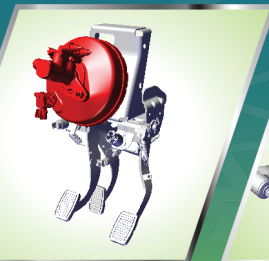

Jeeto Strong CNG - with better performance

- Large payload of 750 kg allowing more load to be carried in a single trip.
- Power of 15 kW and torque of 44 Nm which gives it an excellent pickup.

Jeeto Strong CNG- with more safety

- Segment's first Electric Vacuum Pump Assisted Braking System for improved braking performance
- Semi-forward cabin that makes Jeeto Strong safer
- Long wheelbase of 2500 mm which provides excellent stability even on difficult roads

Jeeto Strong CNG - with more comfort

- New and user-friendly digital instrument cluster allowing the right maintenance at the right time
- Better rear suspension that can carry heavy loads with ease
- The large cabin provides ample legroom, headroom and shoulder room to provide comfort to the driver.
- Small turning radius of 4.3 m which makes driving easy in narrow streets and heavy traffic

Brake Booster

Strong Suspension

Tapered Bearing

Strong Aggregates

Technical Specifications

Variant	Specifications	Jeeto Strong CNG
Engine	Displacement Capacity	625 cm ³
	Engine Type	Four stroke positive ignition, CNG
	Maximum Power	15 kW @ 4000 r/min
	Maximum Torque (Nm)	42Nm
Weight	Payload (kg)	750
	Gross Vehicle Weight (kg)	1595
Dimensions	Overall Length (mm)	3876
	Overall Breadth (mm)	1498
	Overall Height (mm)	1750
	Wheel Base (mm)	2500
	Outer Cargo Box (mm) L x W x H (mm)	2257 x 1493 x 300
	Minimum Ground Clearance Unladen (mm)	165
Transmission	Gears - 4	Speed Manual, Synchronesh
	Number of Gears	4 Forward, 1 Reverse
Steering	Type	Manual, Rake, Pinion
Suspension	Front	Mak Forson Strut
	Rear	Semi-trailing Arm
Box	Front	Disk
	Rear	Electric Vacuum Pump Assisted Drum Break
Tyre	Size	145/80 R12LT 8PR
	Fuel Tank Capacity (litres)	68 (40 + 28)
	Seating Capacity	D+1
	Mileage	35km/kg*
	Warranty	3 years or 72000 km**